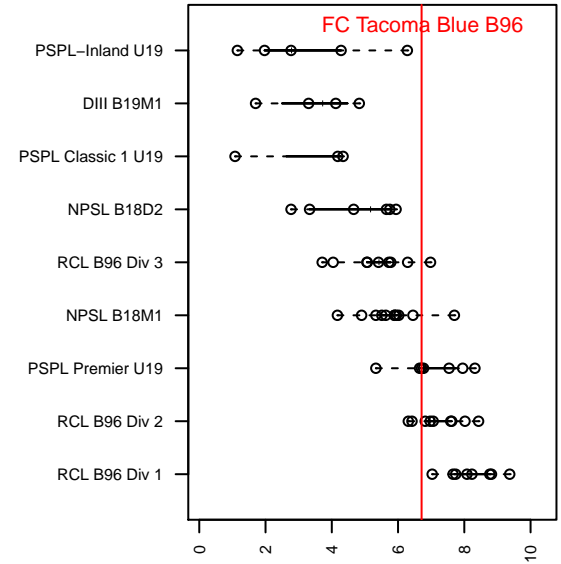

# FC Tacoma Blue B96

FC Tacoma  
 Tacoma, WA  
 B96 total strength=1708  
 attack=24.78 defense=21.89  
 fall league = PSPL Premier U19  
 notes= Nortac Sparta Red

alt names used:  
 FC Tacoma Sparta B96 Blue

Venues played:  
 2014 Crossfire Select Cup BU18  
 2014 Xtreme Cup BU19  
 2014 PSPL Premier U19  
 2014 WA Cup U18/19 Gold/Silver U19

**FC Tacoma Blue B96**  
 Dots are actual minus expected GF (blue circles) and GA (red triangles).  
 Blue line is smoothed change in attack strength. Red is smoothed change in defense strength.

**attack and defense variance (black dot)  
relative to other teams  
and top 10 in region**

**attack and defense rating  
relative to others at age  
and all opponents in last 13 months**

**Performance relative to 13 month average**