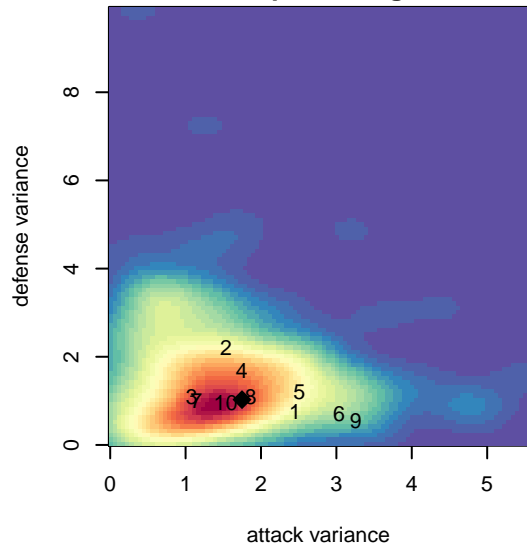

# FC Tacoma Blue B96

FC Tacoma  
 Tacoma, WA  
 B96 total strength=1708  
 attack=24.78 defense=21.89  
 fall league = PSPL Premier U19  
 notes= Nortac Sparta Red

alt names used:  
 FC Tacoma Sparta B96 Blue

Venues played:  
 2014 Crossfire Select Cup BU18  
 2014 Xtreme Cup BU19  
 2014 PSPL Premier U19  
 2014 WA Cup U18/19 Gold/Silver U19

**FC Tacoma Blue B96**  
 Dots are actual minus expected GF (blue circles) and GA (red triangles).  
 Blue line is smoothed change in attack strength. Red is smoothed change in defense strength.

**attack and defense variance (black dot)  
relative to other teams  
and top 10 in region**

**attack and defense rating  
relative to others at age  
and all opponents in last 13 months**

**Performance relative to 13 month average**