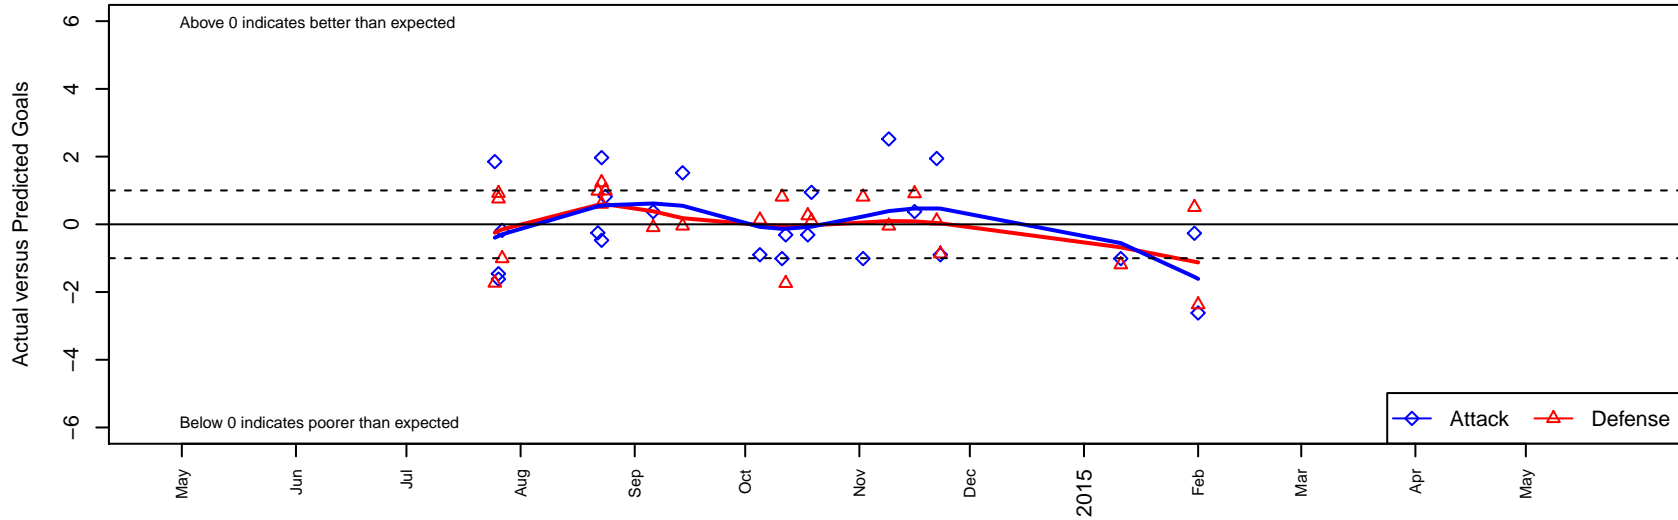

# FC Tacoma Blue B96

FC Tacoma  
 Tacoma, WA  
 B96 total strength=1708  
 attack=24.78 defense=21.89  
 fall league = PSPL Premier U19  
 notes= Nortac Sparta Red

alt names used:  
 FC Tacoma Sparta B96 Blue

Venues played:  
 2014 Crossfire Select Cup BU18  
 2014 Xtreme Cup BU19  
 2014 PSPL Premier U19  
 2014 WA Cup U18/19 Gold/Silver U19

**FC Tacoma Blue B96**  
 Dots are actual minus expected GF (blue circles) and GA (red triangles).  
 Blue line is smoothed change in attack strength. Red is smoothed change in defense strength.

**attack and defense variance (black dot)  
relative to other teams  
and top 10 in region**

**attack and defense rating  
relative to others at age  
and all opponents in last 13 months**

**Performance relative to 13 month average**