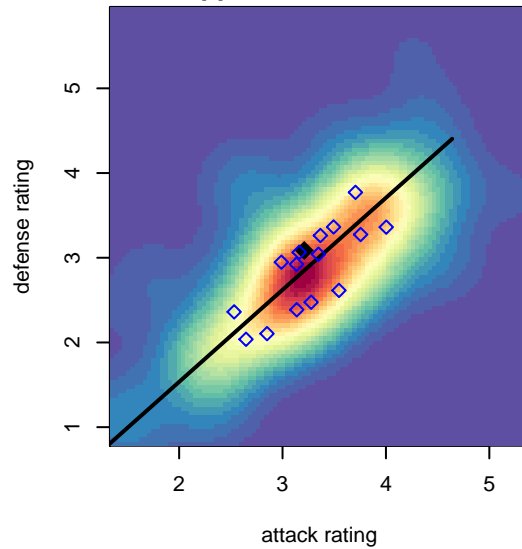

# FC Tacoma Blue B96

FC Tacoma  
 Tacoma, WA  
 B96 total strength=1708  
 attack=24.78 defense=21.89  
 fall league = PSPL Premier U19  
 notes= Nortac Sparta Red

alt names used:  
 FC Tacoma Sparta B96 Blue

Venues played:  
 2014 Crossfire Select Cup BU18  
 2014 Xtreme Cup BU19  
 2014 PSPL Premier U19  
 2014 WA Cup U18/19 Gold/Silver U19

**FC Tacoma Blue B96**  
 Dots are actual minus expected GF (blue circles) and GA (red triangles).  
 Blue line is smoothed change in attack strength. Red is smoothed change in defense strength.

**attack and defense variance (black dot)  
relative to other teams  
and top 10 in region**

**attack and defense rating  
relative to others at age  
and all opponents in last 13 months**

**Performance relative to 13 month average**