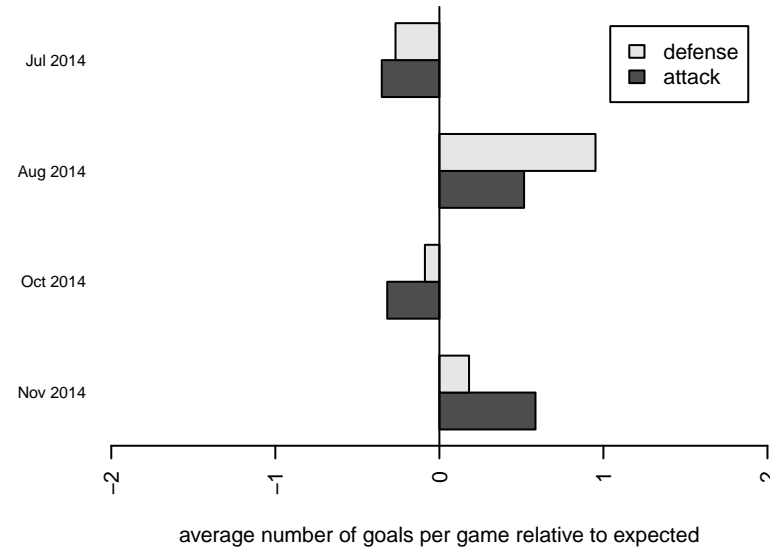

Performance relative to 13 month average