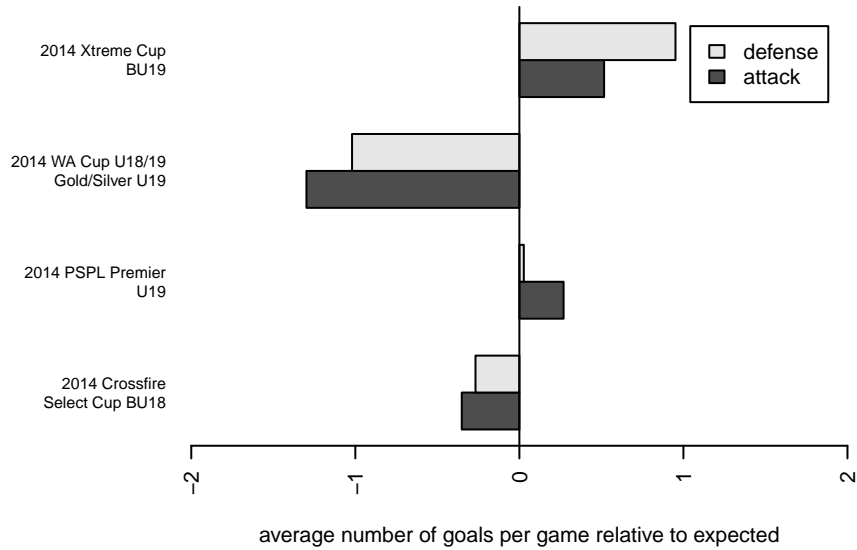

# FC Tacoma Blue B96

FC Tacoma  
 Tacoma, WA  
 B96 total strength=1708  
 attack=24.78 defense=21.89  
 fall league = PSPL Premier U19  
 notes= Nortac Sparta Red

alt names used:  
 FC Tacoma Sparta B96 Blue

Venues played:  
 2014 Crossfire Select Cup BU18  
 2014 Xtreme Cup BU19  
 2014 PSPL Premier U19  
 2014 WA Cup U18/19 Gold/Silver U19

**FC Tacoma Blue B96**  
 Dots are actual minus expected GF (blue circles) and GA (red triangles).  
 Blue line is smoothed change in attack strength. Red is smoothed change in defense strength.

**attack and defense variance (black dot)  
relative to other teams  
and top 10 in region**

**attack and defense rating  
relative to others at age  
and all opponents in last 13 months**

**Performance relative to 13 month average**